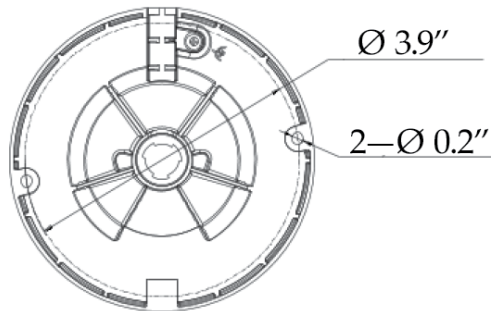

IP8MIAB-28-SDAU-NCV
8MP Armor Ball Camera
w/ Built-in Mic

IP8MIAD-212AI-NCV
8MP Varifocal Armor
Dome w/ Analytics

IP5MIAB-180-NCV
5MP 180° Panoramic IP
Armor Ball w/ Analytics

Dimensions

Compatible Brackets