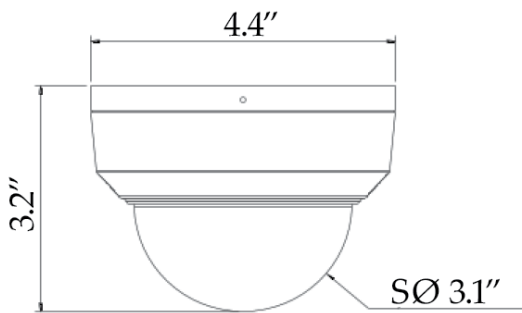

GENERAL	
Power	DC 12V±25%, PoE (IEEE 802.3af)
Power Consumption	Max 4.9W
Power Interface	Ø 5.5 mm coaxial power plug
Dimensions	Ø4.4" x 3.3" (Ø x H)
Weight	0.79lb
Material	Metal + Plastic
Working / Storage Environment	-22 °F ~ 140 °F, Humidity: ≤95% RH (non-condensing)
Surge Protection	4 KV
Reset Button	Support
Web Client Language	13 Languages: English, Simplified Chinese, Polish, German, Russian, French, Korean, Dutch, Czech, Portuguese, Spanish, Spanish (Europe), Italian

IP8MIAB-28-SDAU-NCV
8MP Armor Ball Camera
w/ Built-in Mic

IP8MIAD-212AI-NCV
8MP Varifocal Armor
Dome w/ Analytics

IP5MIAB-180-NCV
5MP 180° Panoramic IP
Armor Ball w/ Analytics

Dimensions

Compatible Brackets