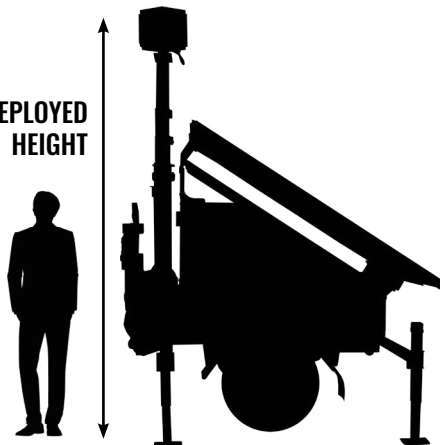

MID-SIZE SMART SOLAR TRAILER

SKU: AL3000

1290W
SOLAR POWER

24 VDC
POWER

1200Ah
BATTERY BANK

- 23' 6" Max Height Deployed with Anchoring System
- 1290W Solar Power (Adjustable for Storage & Travel)
- 1200Ah Battery Bank
- Remote Real-Time Power Overview with Smart Monitoring and Control
- Hyper efficient controller exceeding 98%
- Manual Winch for Raising and Lowering Mast
- Foldable and Lockable Tongue
- 4x Stabilizing Levers
- Heavy Duty Off Road Wheels

OVERVIEW

The AL3000 is our brand new Mid-Size Smart Solar Trailer (Department of Transportation Approved) with our smart monitoring and control platform. Equipped with 1290W solar power, 1200AH battery bank deliver our smart monitoring and control platform enables a comprehensive remote real-time power overview with intelligent notifications. With complete customization, get exactly what you need for any job with one of our surveillance, lighting, or remote connectivity packages.

OPTIONAL UPGRADES

-  Surveillance
-  Remote Connectivity
-  Lighting & Deterrence
-  Smart City

9' 3.25" UNDEPLOYED HEIGHT

23' 6" FULLY DEPLOYED

Reduce Costs with Real-Time Notifications

Whether you have one trailer or a fleet of trailers, being able to monitor each unit becomes critical. ArmorLogix helps save you operating costs by reducing the number of service visits checking up on your fleet. Receive vital system alerts on all aspects of your trailer ensuring that your solar panels are generating, batteries operational, and your equipment running at optimal capacity.

Max Wind Speed	62 mph
Wiring Harness	2 x CAT6 & 4 x 12 gauge
Max Deployed Height	23' 6"
Storage Size	4' 7.125" (W) x 7' 1.5" (L) x 9' 3.25" (H)
Height with Equipment Box	9' 3.25"
Height without Equipment Box	7' .375"
Width with Solar Panels Deployed	11' 2.75"
Length from Front Hitch to Back	11' 3"
Equipment Mounting Box Size	16" x 18.5" x 16.25"
Weight	Approx. 2800 lbs. (Not Including Optional Accessories)