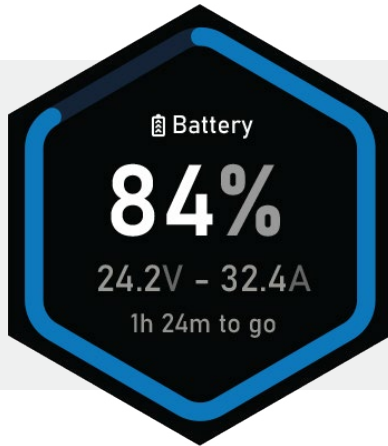

OPTIONAL UPGRADES

-  Surveillance
-  Remote Connectivity
-  Lighting & Deterrence
-  Smart City

9' 3.25" UNDEPLOYED HEIGHT

23' 6" FULLY DEPLOYED

Reduce Costs with Real-Time Notifications

Whether you have one trailer or a fleet of trailers, being able to monitor each unit becomes critical. ArmorLogix helps save you operating costs by reducing the number of service visits checking up on your fleet. Receive vital system alerts on all aspects of your trailer ensuring that your solar panels are generating, batteries operational, and your equipment running at optimal capacity.