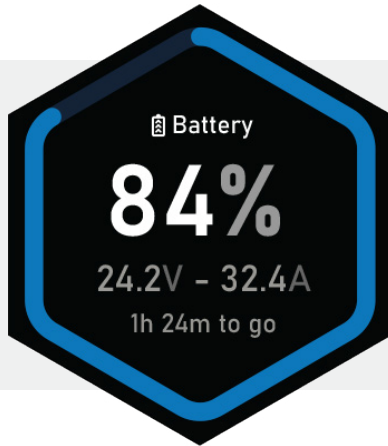

PRODUCT SPEC SHEET: AL2000

Compact Solar Powered Trailer

Reduce Costs with Real-Time Notifications

Whether you have one trailer or a fleet of trailers, being able to monitor each unit becomes critical. ArmorLogix helps save you operating costs by reducing the number of service visits checking up on your fleet. Receive vital system alerts on all aspects of your trailer ensuring that your solar panels are generating, batteries operational, and your equipment running at optimal capacity.

SPECIFICATIONS

Solar Panels	2 x 430W
Power from Solar	24VDC
Battery Bank	4 x 200Ah
Trailer Type	Single Axle
Tire & Rim Size	27" Tire 15" Rim
Stabilizers	4 x Stabilizing Levelers
Drawbar	A-Frame
Tow Hitch	50mm Ball / 70mm Ring
Mud Guard / Wheel Chocks	2 x Mud Guards and 4 x Chocks
Telescoping Mast Deployment	Manual
Telescoping Mast Safety Features	Cabling Winch / Mast Locking Pin / Armored Sleeve

Max Wind Speed	62 mph
Wiring Harness	2 x CAT6 & 4 x 12 gauge
Max Deployed Height	24' 1.5"
Storage Size	6' 7" (W) x 8' 2.5" (L) x 9' 10.75" (H)
Height with Equipment Box	9' 10.75"
Height without Equipment Box	8' 6"
Width with Solar and Stabilizers Deployed	7' 3"
Length from Front Hitch to Back	11' 4"
Equipment Mounting Box Size	16" x 18.5" x 16.25"
Weight	Approx. 1600 lbs. (Not Including Optional Accessories)

OPTIONAL UPGRADES

Surveillance

Put eyes anywhere with one of our NDAA Compliant CCTV Surveillance packages, or add your own surveillance equipment. Be proactive about protecting your site by actively deterring intruders before a crime has been committed, simply by having visible camera surveillance on site. Packages can include PTZ cameras, 360° Fisheyes, and 180° Panoramic cameras. Pair with cellular connectivity for 24/7 remote access.

Remote Connectivity

Easily connect to any equipment installed on your ArmorLogix power station with cellular connectivity. Coverage is ensured via dual SIM slots for your choice of carrier (not included). Keep track of your investment by using the included optional GPS (free for the first year) from a PC or mobile. The OV4G/5G also includes WiFi connectivity for remotely accessing equipment from nearby using a laptop or cellular device.

Active Deterrence & Lighting

When the sun goes down, safety and security become paramount for construction sites, parking lots, and events. Illuminate large sites providing passive deterrence while keeping employees, equipment, and visitors safe with full illumination. Actively deter trespassers and potential bad actors with Red / White / Blue LED strobes. Our solar platforms with integrated lighting packages, you're not just brightening your space – you're creating a safer, more secure environment.