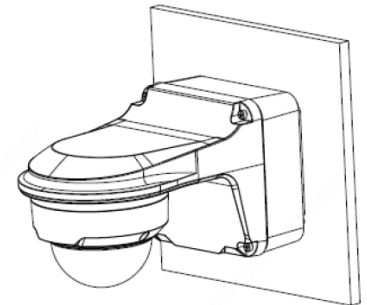

IP4MIAD-28-NCV

4 Megapixel Fixed Armor Dome IP NDAA Compliant Camera

ADDITIONAL PRODUCTS

OPTIVIEW'S VIDEO MONITORING SOFTWARE
Remote Monitoring

NVR16P164K-2-NCV
16 Channel 16 PoE
4K NDAA NVR

IP4MIAB-28-AD-NCV
4MP Active Deterrence
Fixed Armor Ball Camera

IP160P-NCV
2x 4MP Multi-Sensor
160° Panoramic Camera

IP2MPTZ4SIRD-NCV
2MP Dual Lens PTZ
Camera with 4X Zoom

COMPATIBLE BRACKETS

BKT-03
Junction Box for
HD & IP Camera

BKT-05
Armor Dome Camera
Wall Mount Bracket

MOUNTING OPTIONS

Ceiling Mount

Wall Mount

DIMENSIONS