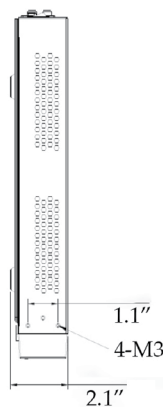

## Additional Products

**OPTIVIEW'S VIDEO MONITORING SOFTWARE**  
Remote Monitoring

**SURVEILLANCE DRIVES**  
4TB / 8TB / 10TB

**IP4MIBC-28-SDA-NCV**  
4MP IP Bullet Camera w/  
Built-in Mic & Edge

**IP8MIAB-212-NCV**  
8MP 4K Varifocal  
Armor Ball w/ Analytics

**IP4MPTZ25SIR-NCV**  
4MP 25X STARLIGHT  
IP PTZ Camera

## Dimensions