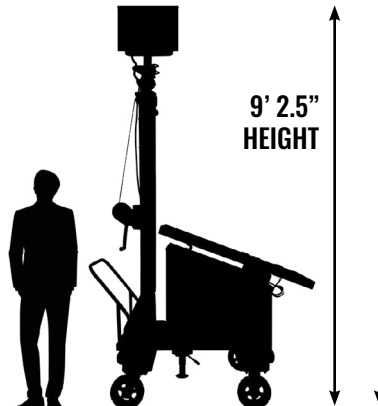

OPTIONAL UPGRADES

- Surveillance
- NDA Surveillance
- Remote Connectivity
- Lighting