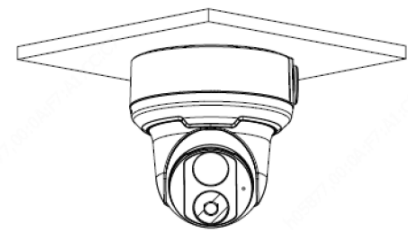

IP4MIAB-212-SDAU-NCV

4MP Varifocal IP Armor Ball Camera with Built-in Mic

PRODUCT SPECIFICATIONS CONT.

GENERAL CONT.	
Weight	1.48lb
Material	Metal
Working Environment	-22°F ~ 140°F, Humidity: ≤95% RH (non-condensing)
Storage Environment	22°F ~ 140°F, Humidity: ≤95% RH (non-condensing)
Surge Protection	6KV
Reset Button	Support

ADDITIONAL PRODUCTS

NVR8P84K-1-NCV
8 Channel 4K NDA
Compliant NVR

IP4MIBC-28-SDA-NCV
4MP Fixed Bullet
Camera w / Mic

COMPATIBLE BRACKETS

BKT-02
Junction Box for
NCV Series Cameras

BKT-04
Junction Box for
NCV Series Cameras

MOUNTING OPTIONS

Ceiling Mount (BKT-04)