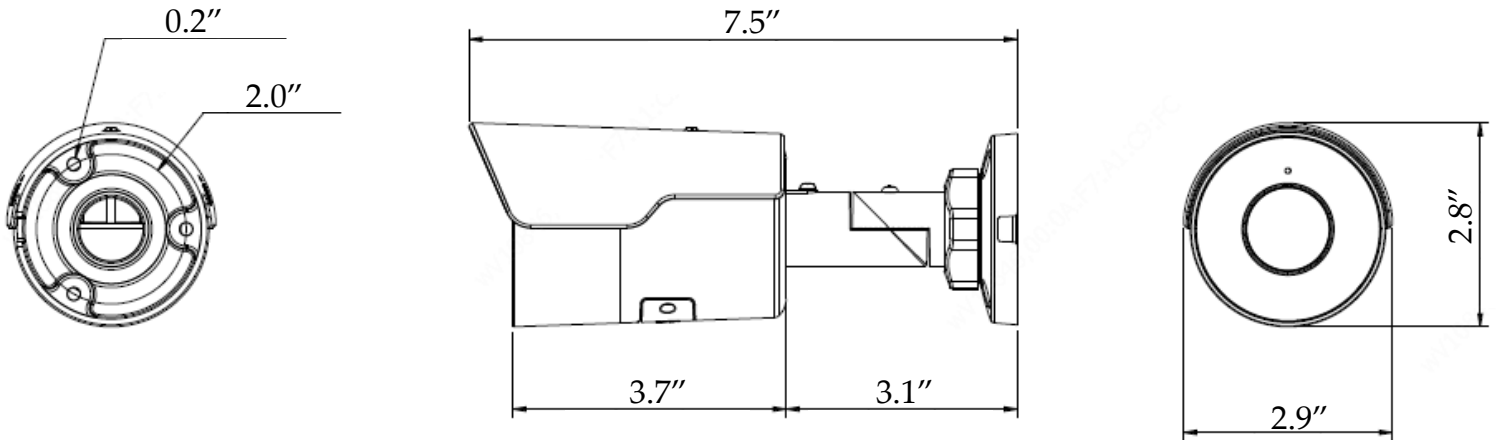

IP8MIBC-28-NCV

4K Fixed Mini Bullet Camera

ADDITIONAL PRODUCTS

NVR64-8-NCV
64 Channel NDA
Compliant RAID NVR

IP160P-NCV
4MP Wide Angle Fixed
Bullet Night Color Camera

DIMENSIONS

COMPATIBLE BRACKETS