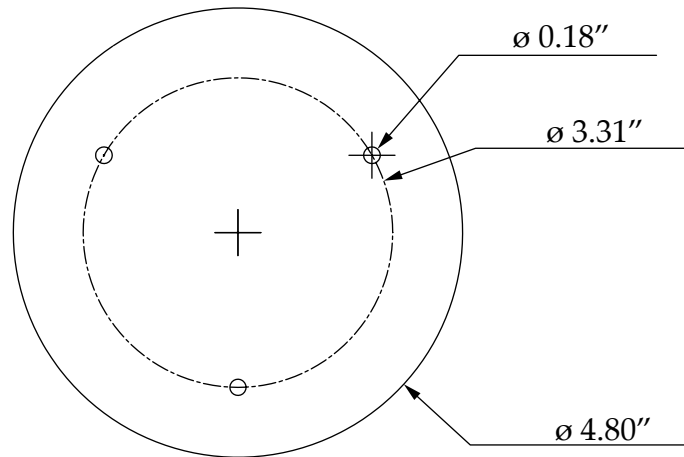

IP8MIAB-212-ZAM

8MP IR Varifocal Armor Ball IP Camera

ADDITIONAL PRODUCTS

NVR16P16-4I
16 Channel 4K NVR with Built-In EPoE

IP8MIBC-212-ZA
4K / 8MP IP Bullet Camera with Audio

DIMENSIONS