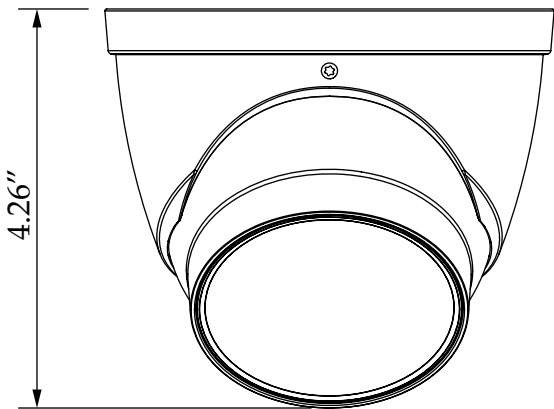

IP8MIAB-212-ZAM

8MP IR Varifocal Armor Ball IP Camera

ADDITIONAL PRODUCTS

NVR16P16-4I
16 Channel 4K NVR with Built-In EPoE

IP8MIBC-212-ZA
4K / 8MP IP Bullet Camera with Audio

DIMENSIONS