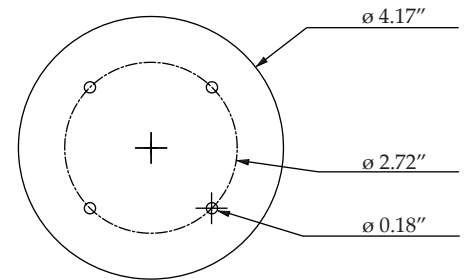

HDCD5M-28A-LED
5MP Full-color HD-over-Coax Armor Ball Camera

HDPTZ4M-30S
4MP HD-over-Coax PTZ Camera with 30X Zoom

COMPATIBLE BRACKETS

HDBKT3
Fixed / Varifocal Armor Ball Camera Wall Mount

DIMENSIONS

MOUNTING OPTIONS