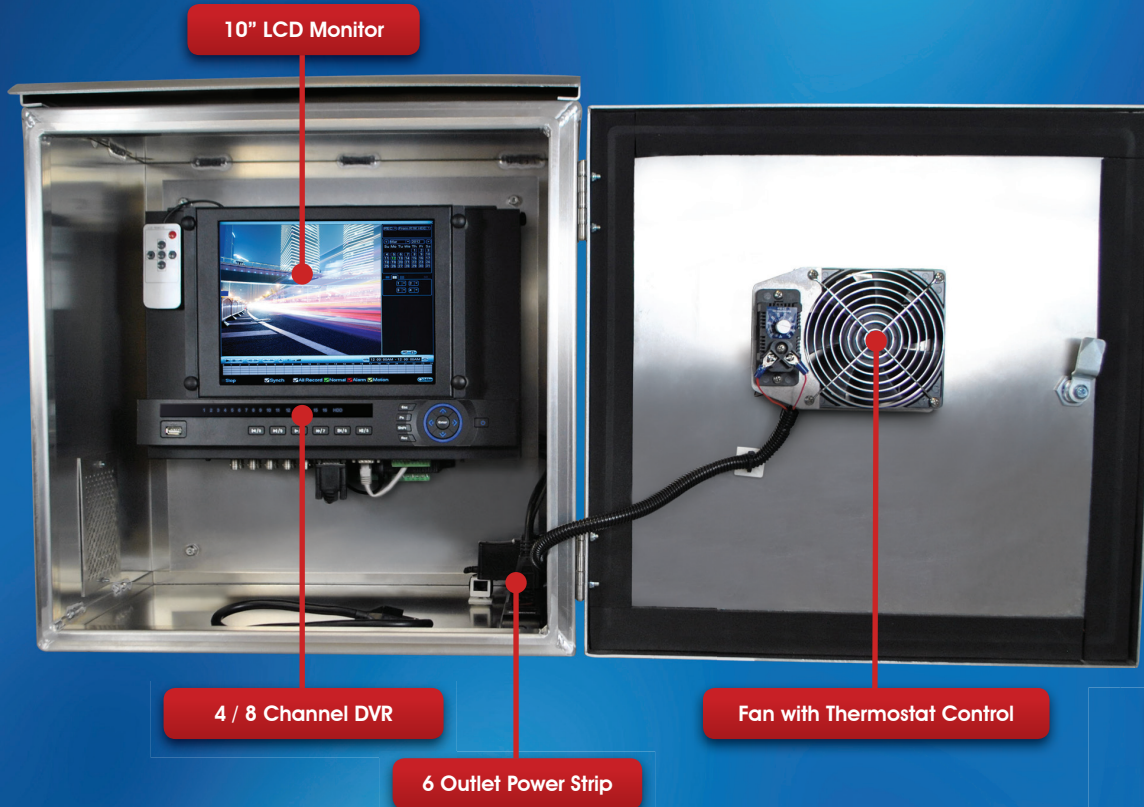

WPCVI4A/8A

Complete Weatherproof Digital Video Recording System

10" LCD Monitor

4 / 8 Channel DVR

6 Outlet Power Strip

Fan with Thermostat Control

1.5 Mile Wireless Bridge

Optional

Overview

This high-def 1080p weatherproof DVR package includes everything you need for remote site recording. It includes a NEMA rated outdoor aluminum enclosure with fan, a full featured H.264 compression DVR with a built-in 10" monitor, a 9 channel 12V power supply to power cameras and microphones, and 6 outlet power strip for additional requirements such as 24V devices like heated housings or PTZ's. Additional options include a pole mount bracket, a 2.4 Ghz wireless bridge for transmitting distances up to 1.5 miles over wireless LAN, and a an omni-directional antenna.

Features

- Optiview High-Def 1080P DVR
- 9 Channels 8 Amp Power Supply
- 10" LCD Monitor
- 5052 Aluminum Enclosure
- Fan with Thermostat Control
- 6 Outlet Power Strip
- Includes CMS Software (View Up To 64 Cameras)
- CMS Allows Viewing Of All VR Series DVRs & NVRs
- 1 TB Hard Drive (Included)
- Universal Mounting Bracket (Included)
- Optional Wireless Bridge (AP24)

Weatherproof Enclosure Specifications

| | |
|----------------------------|------------------------------|
| Enclosure Material | 5052 Aluminum |
| Voltage | 120V AC / Power Strip |
| Mounting Plate Material | Aluminum |
| Mount Plate Dimensions | 17" x 16" |
| Weight | 41 lbs |
| Outside Dimensions (HxWxD) | 19" x 19" x 12" |
| Cable Feed | 1.2" Cable Conduit Connector |
| Rating | NEMA Type 3R |